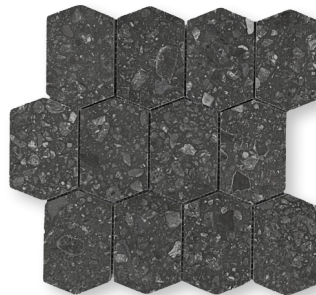

Earl Gray

Liquorice

Sugar

Earl Gray Mix

Liquorice Mix

Sugar Mix

BOULEVARD

MOSAICS

Hexagon Mosaic

Long Hexagon Mosaic

Split Hexagon Mosaic

AVAILABLE COLORS

Blueberry Hexagon Mosaic

Earl Gray Hexagon Mosaic

Liquorice Hexagon Mosaic

Sugar Hexagon Mosaic

Earl Gray Long Hexagon Mosaic

Liquorice Long Hexagon Mosaic

Sugar Mix Long Hexagon Mosaic

Earl Gray Blueberry Mix Split Hexagon Mosaic

Sugar Liquorice Mix Split Hexagon Mosaic

Blueberry | 12"x24"

Earl Gray Mix | 12"x24"

Liquorice Mix | 12"x24"

Sugar | 12"x24"

Sugar Mix | 12"x24"

BOULEVARD

TECHNICAL CHARACTERISTICS

Thickness	9 mm
Shade Variation	Plain V2 Mix V3
Breaking Strength	2200N
Frost Resistance	Yes
Stain Resistance	Class 5
DCOF	≥0.42
Slip Resistance	R10
Surface Resistance	≥6
Resistance to deep abrasion of unglazed tile	140 mm ³