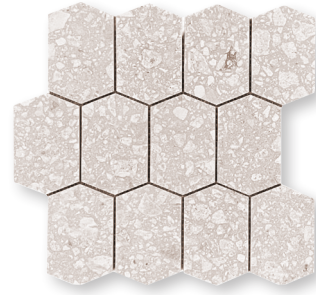

Hexagon Mosaic

Long Hexagon Mosaic

Split Hexagon Mosaic

AVAILABLE COLORS

Blueberry Hexagon Mosaic

Earl Gray Hexagon Mosaic

Liquorice Hexagon Mosaic

Sugar Hexagon Mosaic

Earl Gray Long Hexagon Mosaic

Liquorice Long Hexagon Mosaic

Sugar Mix Long Hexagon Mosaic

Earl Gray Blueberry Mix Split Hexagon Mosaic

Sugar Liquorice Mix Split Hexagon Mosaic

Blueberry | 12"x24"

Earl Gray Mix | 12"x24"