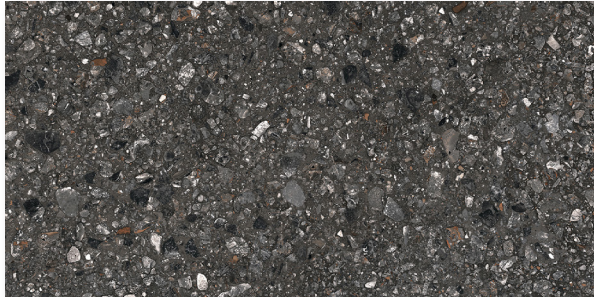

BOULEVARD

COLLECTION

Wayne Tile
Company

www.waynetile.com

BOULEVARD

STOCK SIZES

AVAILABLE COLORS

Blueberry

Earl Gray

Liquorice

Sugar

Earl Gray Mix

Liquorice Mix

Sugar Mix

BOULEVARD

MOSAICS

Hexagon Mosaic

Long Hexagon Mosaic

Split Hexagon Mosaic

AVAILABLE COLORS

Blueberry Hexagon Mosaic

Earl Gray Hexagon Mosaic

Liquorice Hexagon Mosaic

Sugar Hexagon Mosaic

Earl Gray Long Hexagon Mosaic

Liquorice Long Hexagon Mosaic

Sugar Mix Long Hexagon Mosaic

Earl Gray Blueberry Mix Split Hexagon Mosaic

Sugar Liquorice Mix Split Hexagon Mosaic

Blueberry | 12"x24"

Earl Gray Mix | 12"x24"