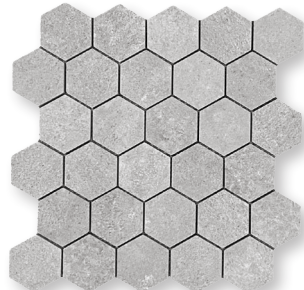

Hexagon Mosaic

Long Hexagon Mosaic

Split Hexagon Mosaic

AVAILABLE COLORS

Blueberry Hexagon Mosaic

Earl Gray Hexagon Mosaic

Liquorice Hexagon Mosaic

Sugar Hexagon Mosaic

Earl Gray Long Hexagon Mosaic

Liquorice Long Hexagon Mosaic

Sugar Mix Long Hexagon Mosaic

Earl Gray Blueberry Mix Split Hexagon Mosaic

Sugar Liquorice Mix Split Hexagon Mosaic

Blueberry | 12"x24"

Earl Gray Mix | 12"x24"