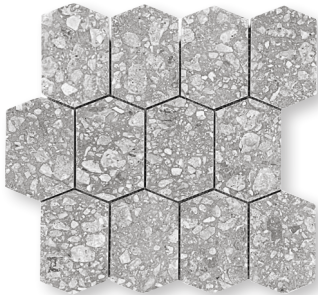

Earl Gray

Liquorice

Sugar

Earl Gray Mix

Liquorice Mix

Sugar Mix

BOULEVARD

MOSAICS

Hexagon Mosaic

Long Hexagon Mosaic

Split Hexagon Mosaic

AVAILABLE COLORS

Blueberry Hexagon Mosaic

Earl Gray Hexagon Mosaic

Liquorice Hexagon Mosaic

Sugar Hexagon Mosaic

Earl Gray Long Hexagon Mosaic

Liquorice Long Hexagon Mosaic

Sugar Mix Long Hexagon Mosaic

Earl Gray Blueberry Mix Split Hexagon Mosaic

Sugar Liquorice Mix Split Hexagon Mosaic

Blueberry | 12"x24"

Earl Gray Mix | 12"x24"

Liquorice Mix | 12"x24"

Sugar | 12"x24"

Sugar Mix | 12"x24"

BOULEVARD

TECHNICAL CHARACTERISTICS

Thickness	9 mm
Shade Variation	Plain V2 Mix V3
Breaking Strength	2200N
Frost Resistance	Yes
Stain Resistance	Class 5
DCOF	≥0.42
Slip Resistance	R10
Surface Resistance	≥6
Resistance to deep abrasion of unglazed tile	140 mm ³