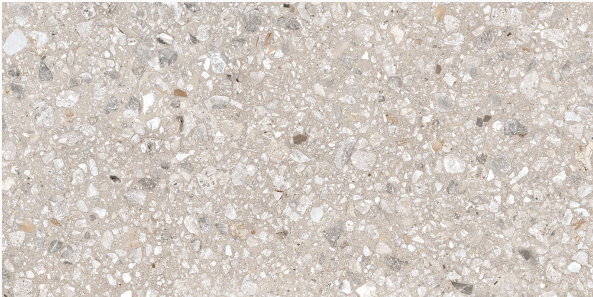

BOULEVARD

COLLECTION

Wayne Tile
Company

www.waynetile.com

BOULEVARD

STOCK SIZES

AVAILABLE COLORS

Blueberry

Earl Gray

Liquorice

Sugar

Earl Gray Mix

Liquorice Mix

Sugar Mix

BOULEVARD

MOSAICS

Hexagon Mosaic

Long Hexagon Mosaic

Split Hexagon Mosaic

AVAILABLE COLORS

Blueberry Hexagon Mosaic

Earl Gray Hexagon Mosaic

Liquorice Hexagon Mosaic

Sugar Hexagon Mosaic

Earl Gray Long Hexagon Mosaic

Liquorice Long Hexagon Mosaic

Sugar Mix Long Hexagon Mosaic

Earl Gray Blueberry Mix Split Hexagon Mosaic

Sugar Liquorice Mix Split Hexagon Mosaic

Blueberry | 12"x24"

Earl Gray Mix | 12"x24"